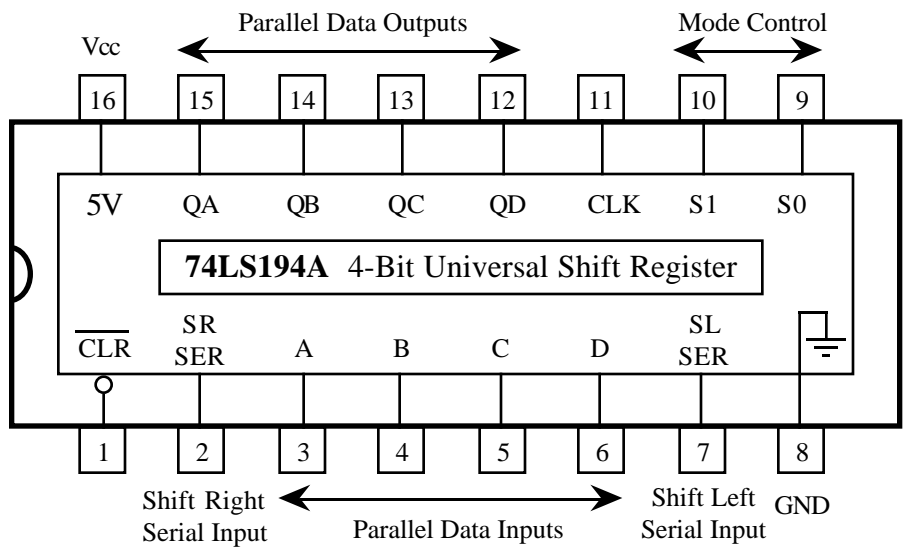

74LS86 Quadrate 2-Input XOR Gate

74LS74A Dual D Flip-Flop

74LS76A Dual JK Flip-Flop

MC14584BCP CD4584 Hex Inverter Schmitt Trigger