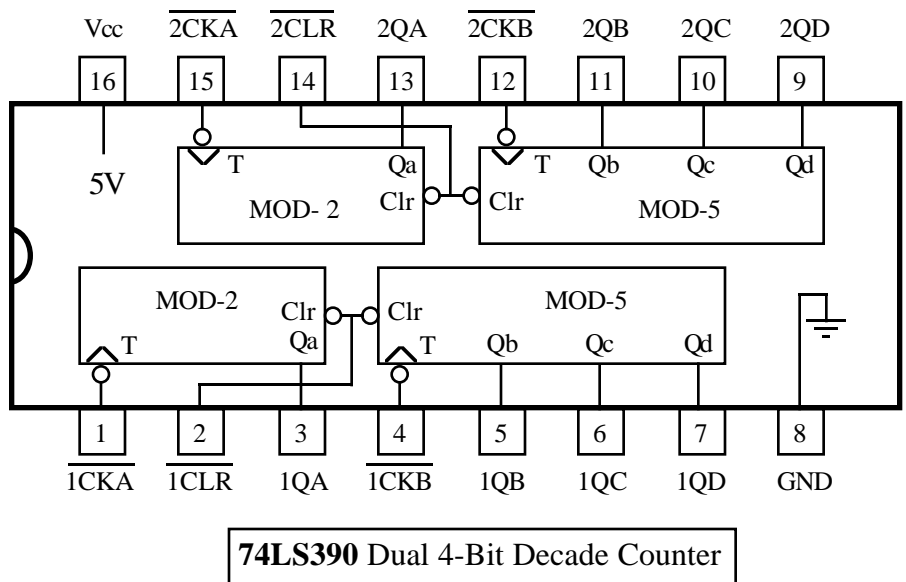

74LS00 Quadrate 2-Input NAND Gate

74LS02 Quadrate 2-Input NOR Gate

74LS04 Hex Inverter

74LS08 Quadrate 2-Input AND Gate

74LS10 Triple 3-Input NAND Gate

74LS20 Dual 4-Input NAND Gate

74LS32 Quadrate 2-Input OR Gate

74LS86 Quadrate 2-Input XOR Gate

74LS74A Dual D Flip-Flop

74LS76A Dual JK Flip-Flop

MC14584BCP CD4584 Hex Inverter Schmitt Trigger