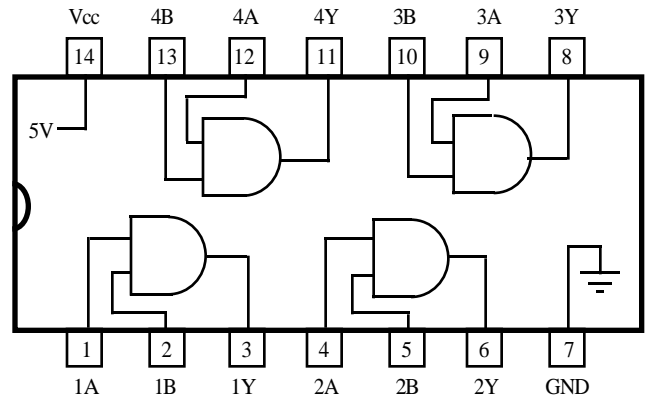

74LS00 Quadrate 2-Input NAND Gate

74LS02 Quadrate 2-Input NOR Gate

74LS04 Hex Inverter

74LS08 Quadrate 2-Input AND Gate

74LS10 Triple 3-Input NAND Gate

74LS20 Dual 4-Input NAND Gate

74LS32 Quadrate 2-Input OR Gate

74LS86 Quadrate 2-Input XOR Gate

74LS74A Dual D Flip-Flop

74LS76A Dual JK Flip-Flop

MC14584BCP CD4584 Hex Inverter Schmitt Trigger