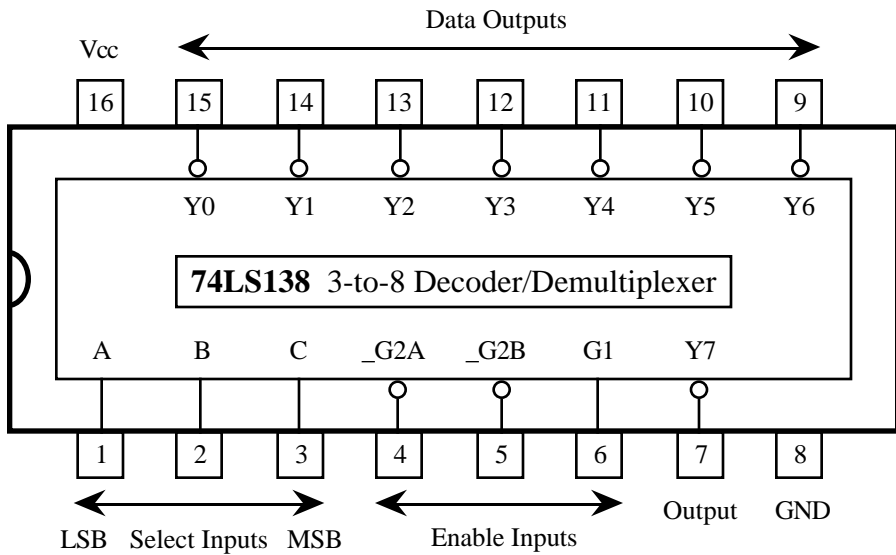

74LS00 Quadrate 2-Input NAND Gate

74LS02 Quadrate 2-Input NOR Gate

74LS04 Hex Inverter

74LS08 Quadrate 2-Input AND Gate

74LS10 Triple 3-Input NAND Gate

74LS20 Dual 4-Input NAND Gate

74LS32 Quadrate 2-Input OR Gate

74LS86 Quadrate 2-Input XOR Gate

74LS74A Dual D Flip-Flop

74LS76A Dual JK Flip-Flop

MC14584BCP CD4584 Hex Inverter Schmitt Trigger