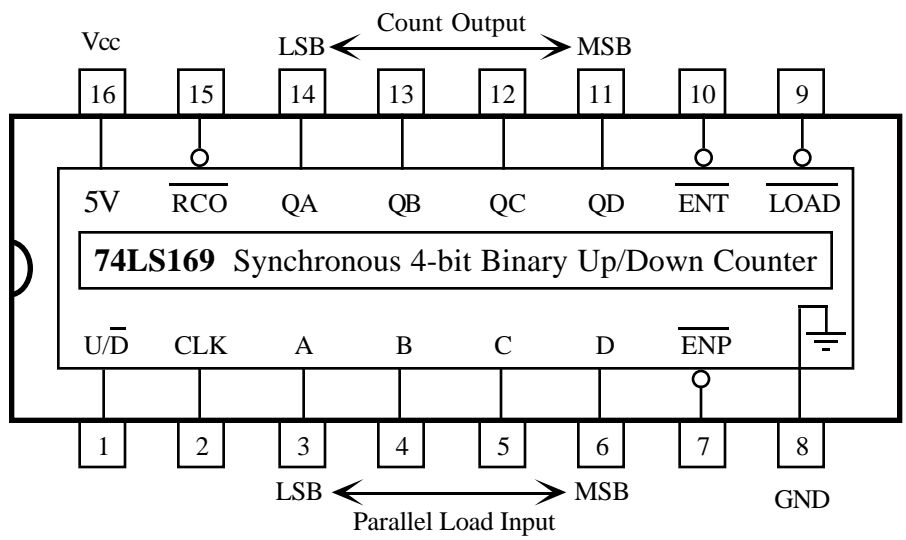

74LS86 Quadrate 2-Input XOR Gate

74LS74A Dual D Flip-Flop

74LS76A Dual JK Flip-Flop

MC14584BCP CD4584 Hex Inverter Schmitt Trigger