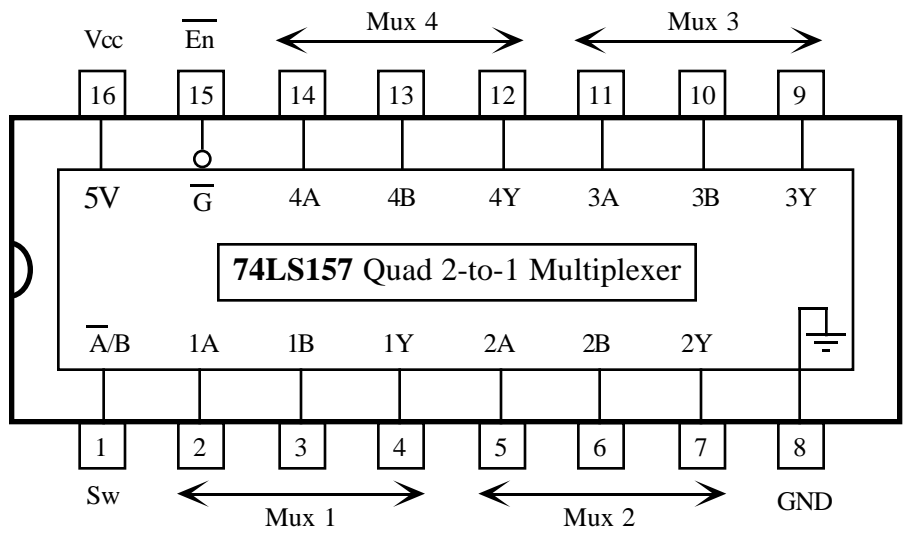

74LS86 Quadrate 2-Input XOR Gate

74LS74A Dual D Flip-Flop

74LS76A Dual JK Flip-Flop

MC14584BCP CD4584 Hex Inverter Schmitt Trigger