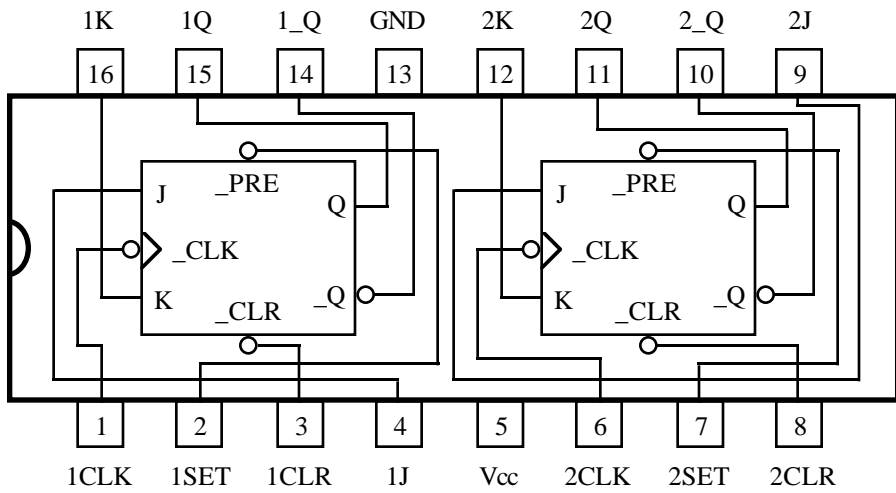

74LS00 Quadrate 2-Input NAND Gate

74LS02 Quadrate 2-Input NOR Gate

74LS04 Hex Inverter

74LS08 Quadrate 2-Input AND Gate

74LS10 Triple 3-Input NAND Gate

74LS20 Dual 4-Input NAND Gate

74LS32 Quadrate 2-Input OR Gate

74LS86 Quadrate 2-Input XOR Gate

74LS74A Dual D Flip-Flop

74LS76A Dual JK Flip-Flop

MC14584BCP CD4584 Hex Inverter Schmitt Trigger