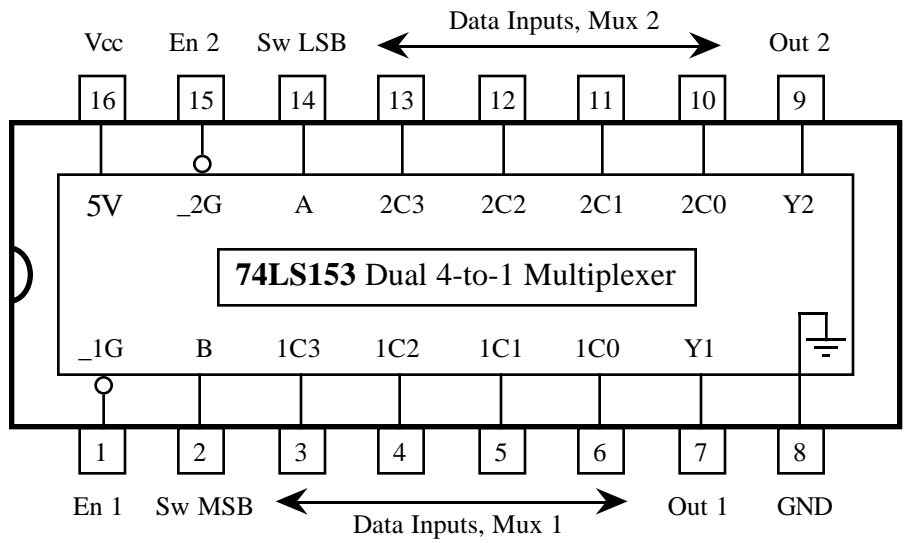

74LS00 Quadrate 2-Input NAND Gate

74LS02 Quadrate 2-Input NOR Gate

74LS04 Hex Inverter

74LS08 Quadrate 2-Input AND Gate

74LS10 Triple 3-Input NAND Gate

74LS20 Dual 4-Input NAND Gate

74LS32 Quadrate 2-Input OR Gate

74LS86 Quadrate 2-Input XOR Gate

74LS74A Dual D Flip-Flop

74LS76A Dual JK Flip-Flop

MC14584BCP CD4584 Hex Inverter Schmitt Trigger